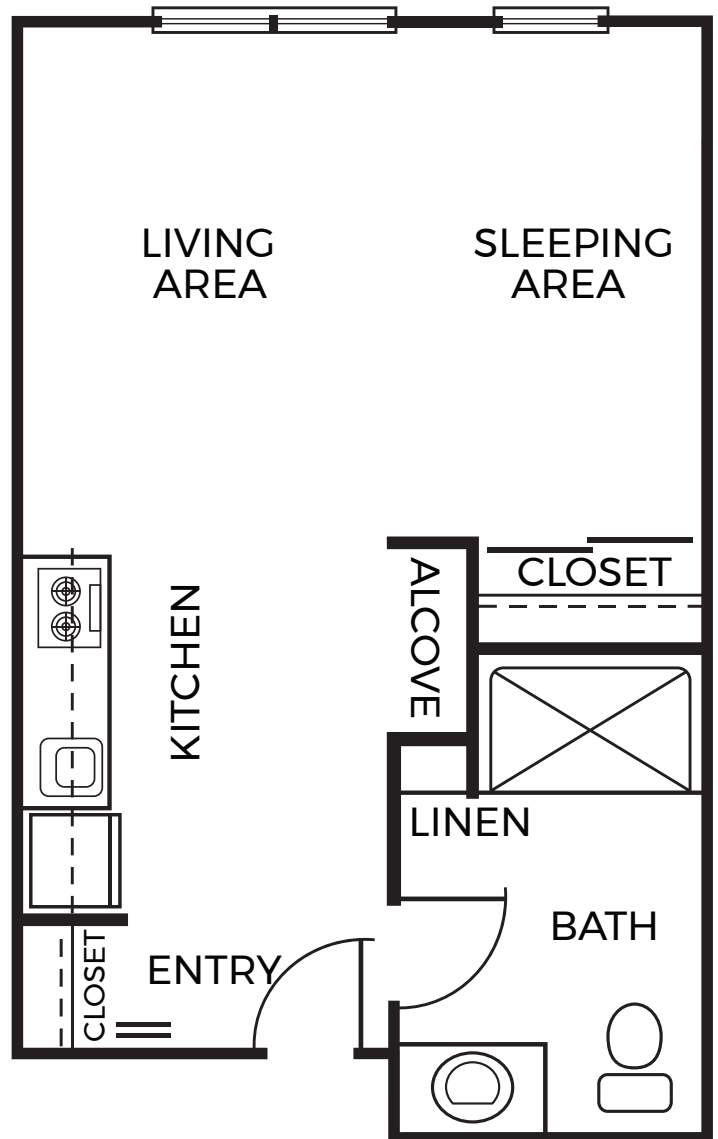

STUDIO
403 sqft.