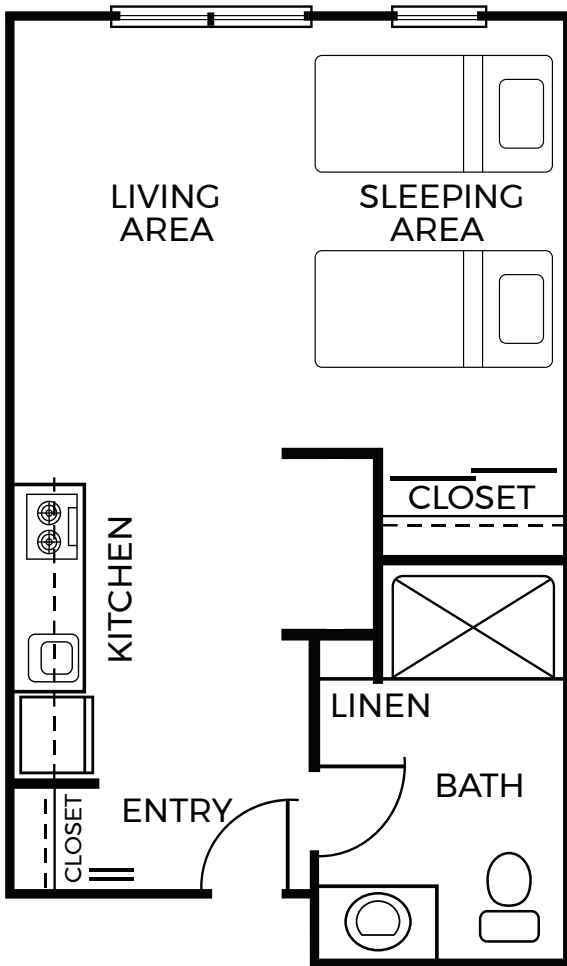

SHARED STUDIO
384 sqft.