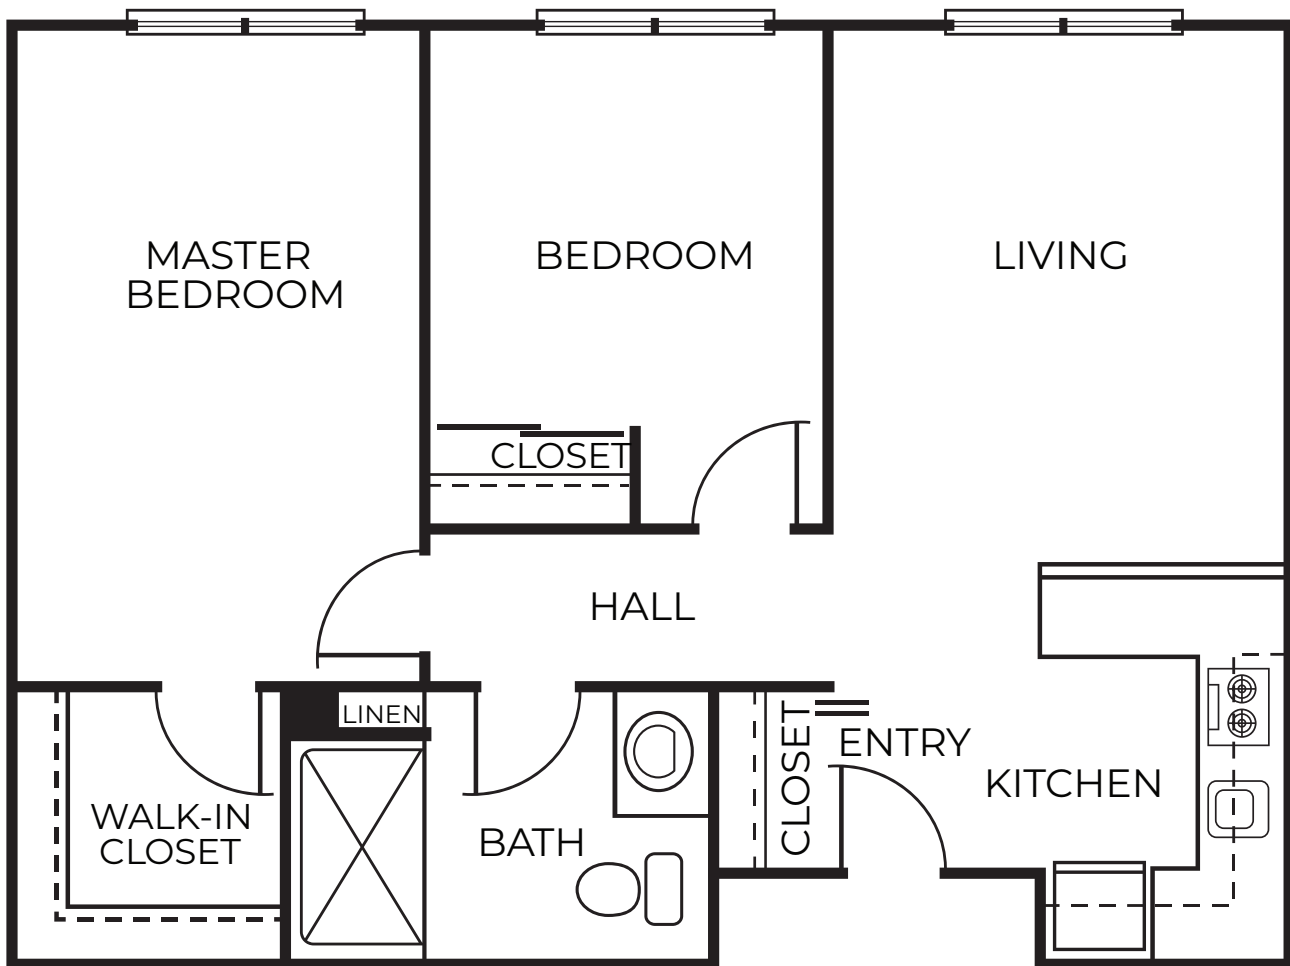

TWO BEDROOM

768 sqft

Square foot measurements are approximate.

AVAMERE
at Seaside

2500 S Roosevelt Dr, Seaside, OR 97138

P: 503-738-0900 **F:** 503-783-0903

AvamereAtSeaside.com