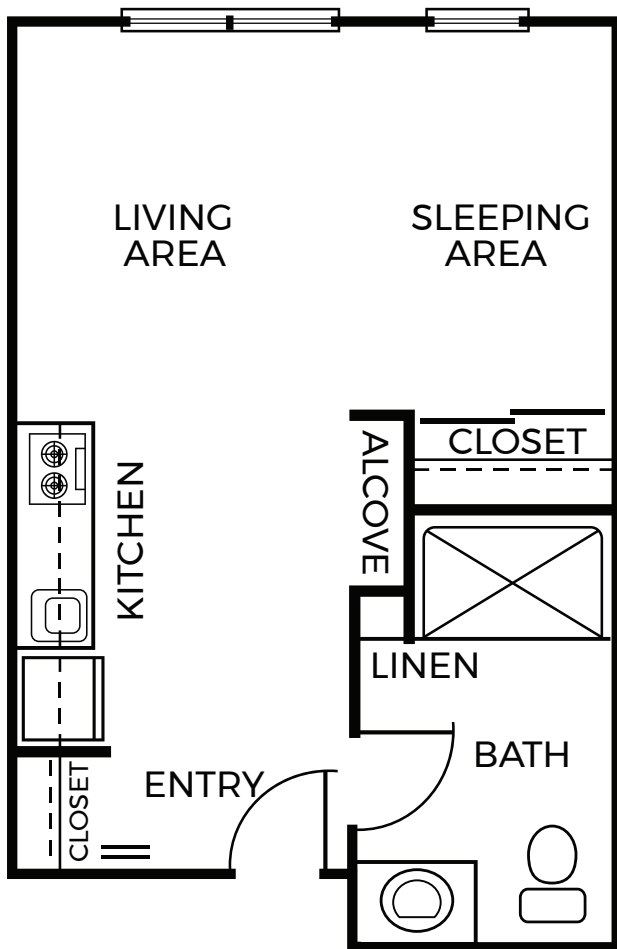

STUDIO
372 sqft.