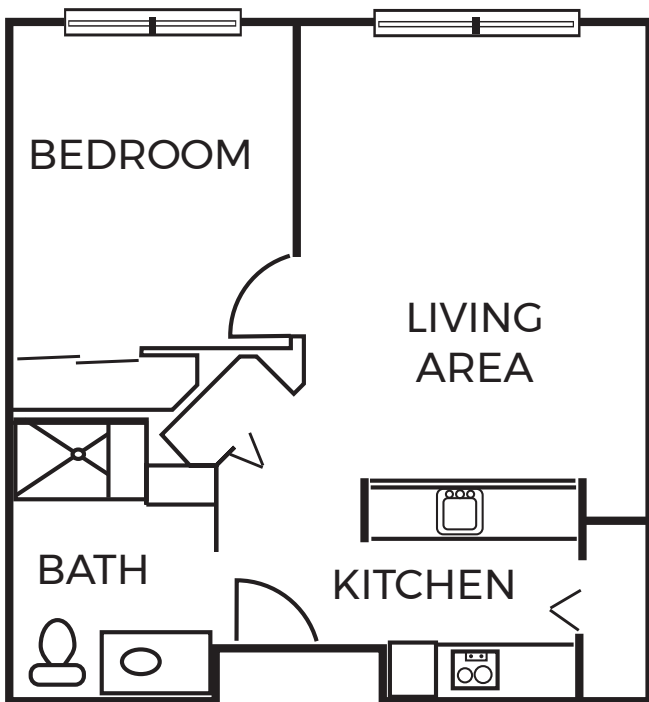

ONE BEDROOM
640 sqft.