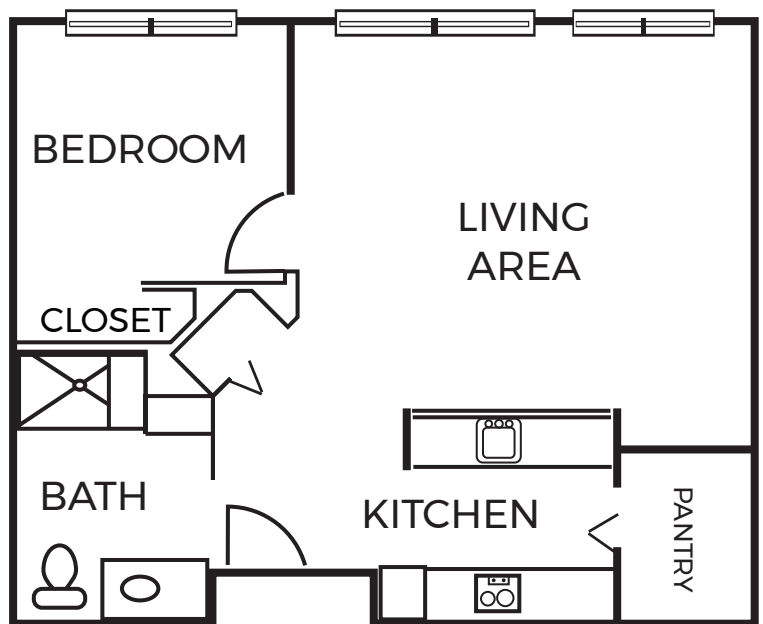

ONE BEDROOM DELUXE
696 sqft

Square foot measurements are approximate.

AVAMERE
at Seaside

2500 S Roosevelt Dr, Seaside, OR 97138
P: 503-738-0900 **F:** 503-783-0903
AvamereAtSeaside.com