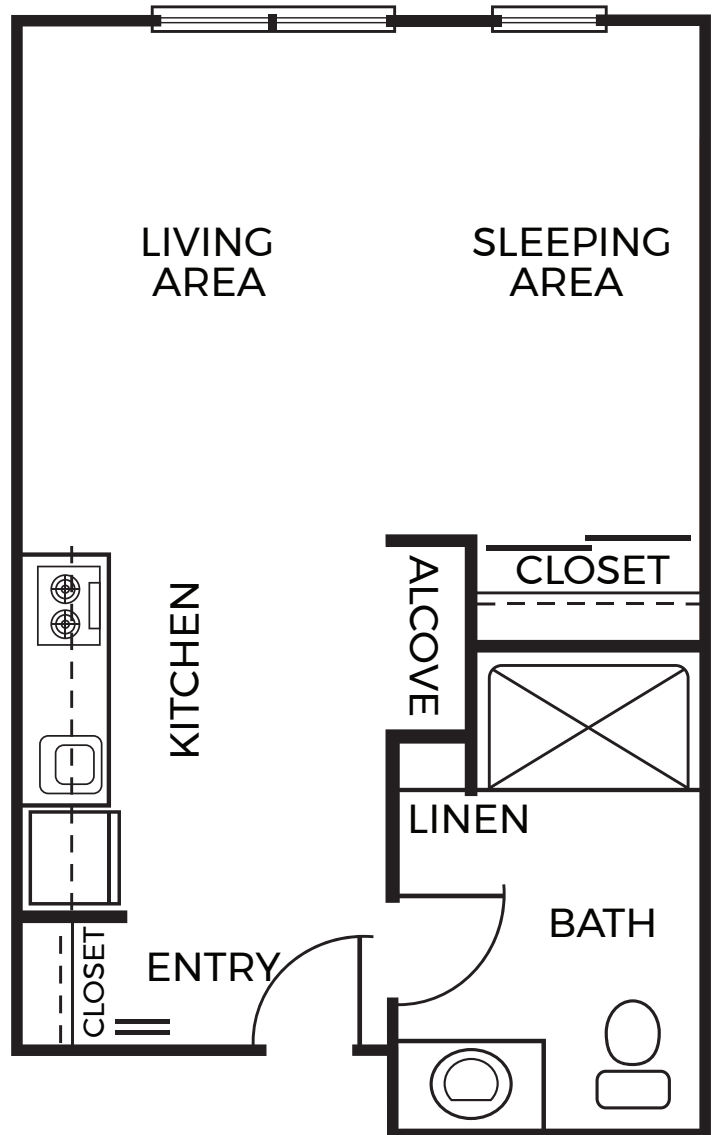

STUDIO DELUXE
416 sqft.